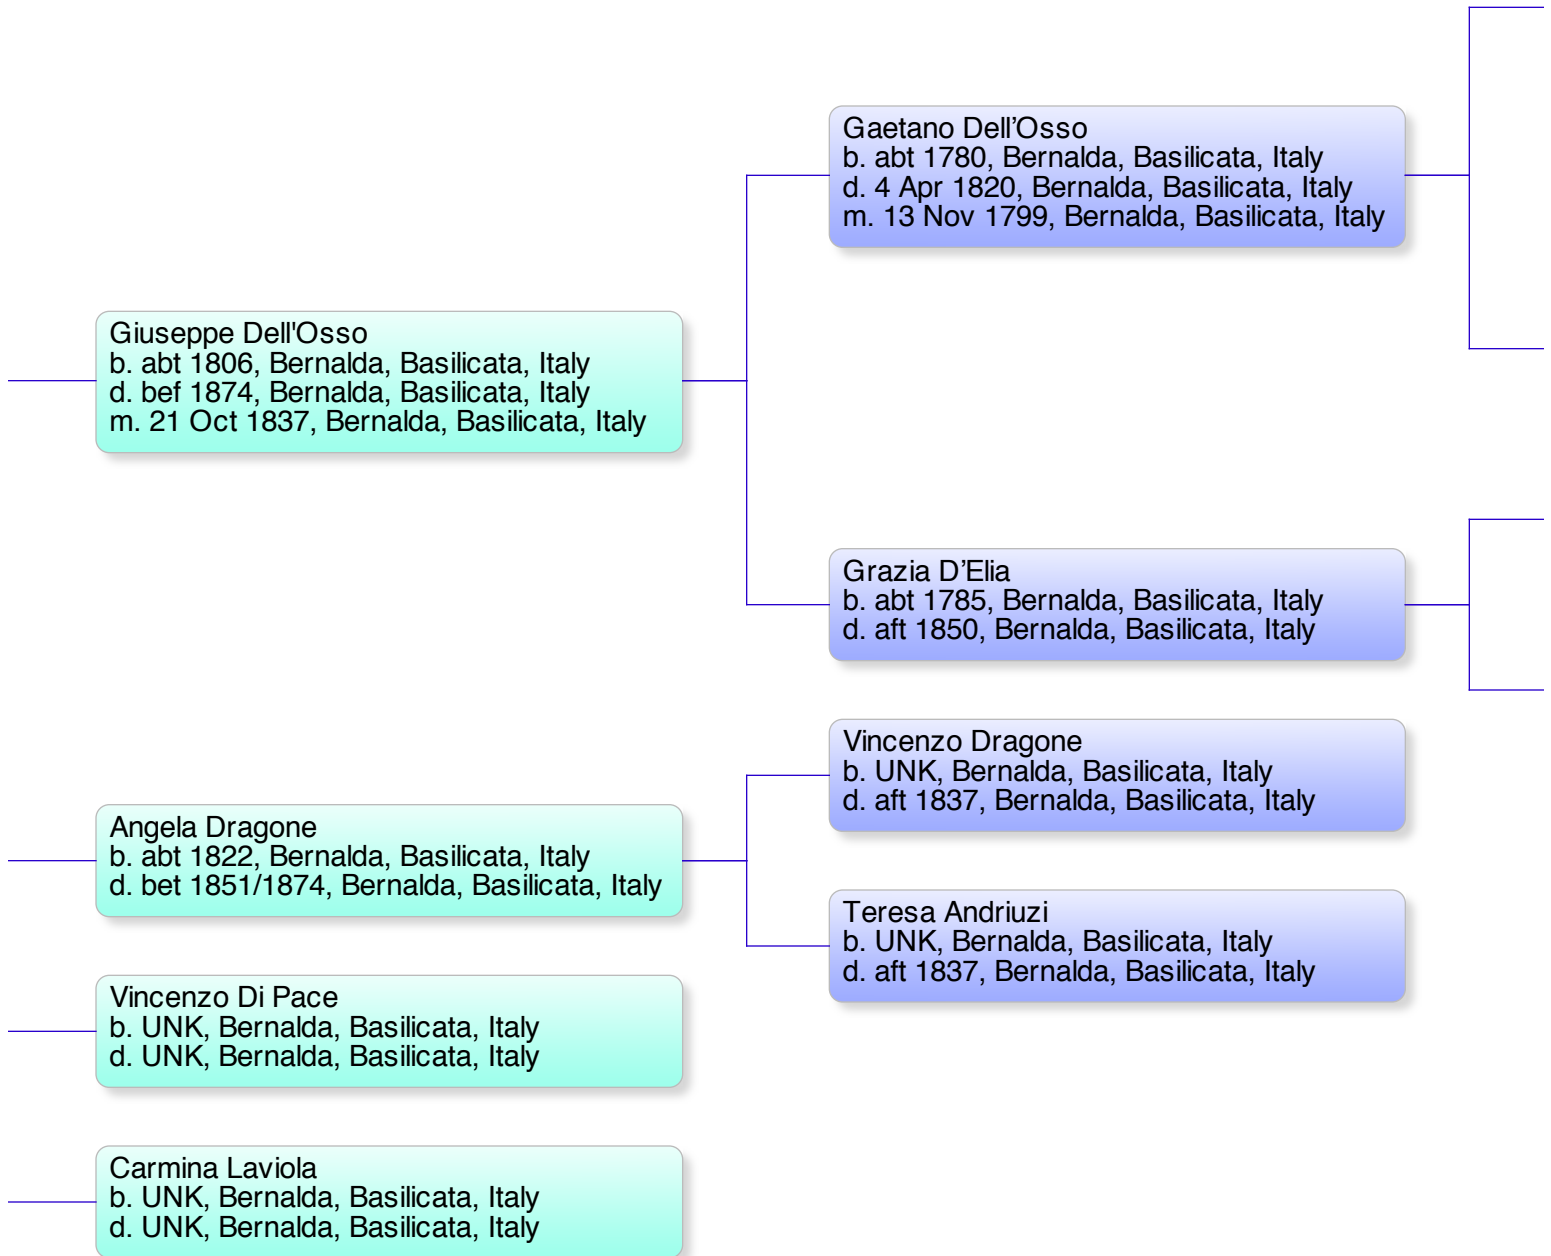

Pierluigi Maria Dell'Osso
b. 31 May 1949, Bernalda, Basilicata, Italy

Bernardino Dell'Osso
b. 2 Aug 1918, Bernalda, Basilicata, Italy
d. 15 Apr 2000, Bari, Puglia, Italy
m. 24 Jul 1946, Sogliano di Lecce, Italy

Antonietta Gerardi
b. 15 Oct 1920, Sogliano (Lecce), Puglia, Italy
d. 10 Jun 1990, Milano, Italy

Luigi Dell'Osso
b. 17 Mar 1884, Bernalda, Basilicata, Italy
d. abt 1955, Bernalda, Basilicata, Italy
m. 1 Mar 1914, Bernalda, Basilicata, Italy

Giuseppina Fischetti
b. 16 Nov 1896, Bernalda, Basilicata, Italy
d. UNK, Bernalda, Basilicata, Italy

Bernardino Raffaele Dell'Osso
b. 15 Feb 1851, Bernalda, Basilicata, Italy
d. bef 1914, Bernalda, Basilicata, Italy
m. 27 Sep 1874, Bernalda, Basilicata, Italy

Antonia Maria Giuseppina Battista Di Pace
b. UNK, Bernalda, Basilicata, Italy
d. bef 1914, Bernalda, Basilicata, Italy

Pierluigi Maria Dell'Osso's Pedigree Chart

Mstro Bernardino Dell'Osso
b. abt 1745, Bernalda, Basilicata, Italy
d. aft 1798, Bernalda, Basilicata, Italy